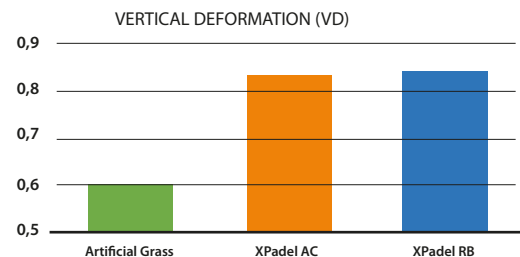

## XPADDEL RB

lastic, thanks to its functional elastic layer (shock-absorbing mat), XPadel ensures a reduced risk of joint injuries in players, a property that was confirmed by the tests carried out with an Artificial Athlete. This property has been confirmed by measurements conducted using the Artificial Athlete, which, in a comparative analysis with data from a 12 mm monofilament artificial grass surface with 54,600 PT/sq.m. infilled with silica sand, showed a shock absorption capacity (KA) that was 30% to 60% higher than artificial grass, and a vertical deformation value (VD) approximately 40% higher than artificial grass for both XPadel RB and AC solutions.