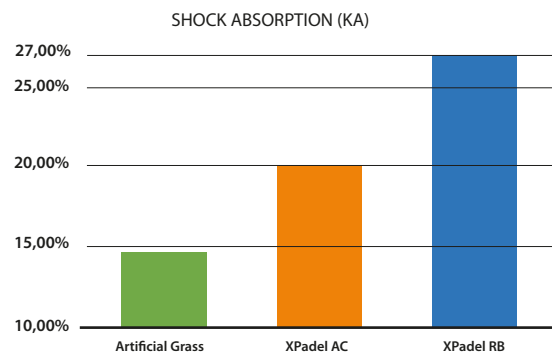

## XPADDEL RB

## XPADDEL AC

Casali's XPadel systems are an innovative and particularly adaptive solution with respect to the traditional courts currently used such as artificial grass saturated with silica sand.

The XPadel RB and XPadel AC versions, developed by Casali Sport's research team, with a total thickness of 8 mm, are indeed developed to meet the need of sports clubs for customized courts, that guarantee the performance of a competition court or those of a comfortable sports court, suitable for all types of players. Moreover, unlike current Padel courts, that are typically non-e-

lastic, thanks to its functional elastic layer (shock-absorbing mat), XPadel ensures a reduced risk of joint injuries in players, a property that was confirmed by the tests carried out with an Artificial Athlete. This property has been confirmed by measurements conducted using the Artificial Athlete, which, in a comparative analysis with data from a 12 mm monofilament artificial grass surface with 54,600 PT/sq.m. infilled with silica sand, showed a shock absorption capacity (KA) that was 30% to 60% higher than artificial grass, and a vertical deformation value (VD) approximately 40% higher than artificial grass for both XPadel RB and AC solutions.

Another remarkable property of XPadel is its perfect grip on the surface layer, ensuring an ideal playing experience that can also be adjusted (in the RB version) by modifying the amount of EPDM scattered on the surface.