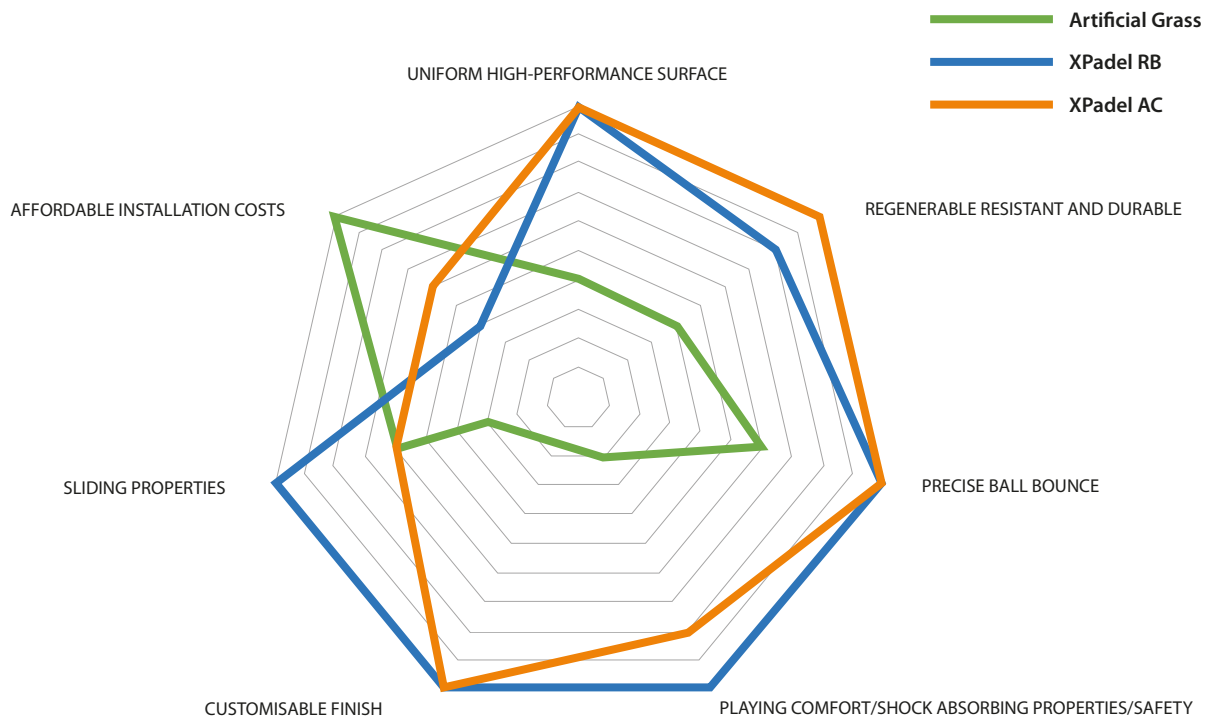

An XPadel court gives new emotions but also ensures greater safety to players. It is the perfect choice for every Club, Academy or Sports Centre who are looking for a differentiated and innovative surface.

In the following image we compare the performance of XPadel with that of an artificial grass court, so as to provide food for thought and more detailed analysis.